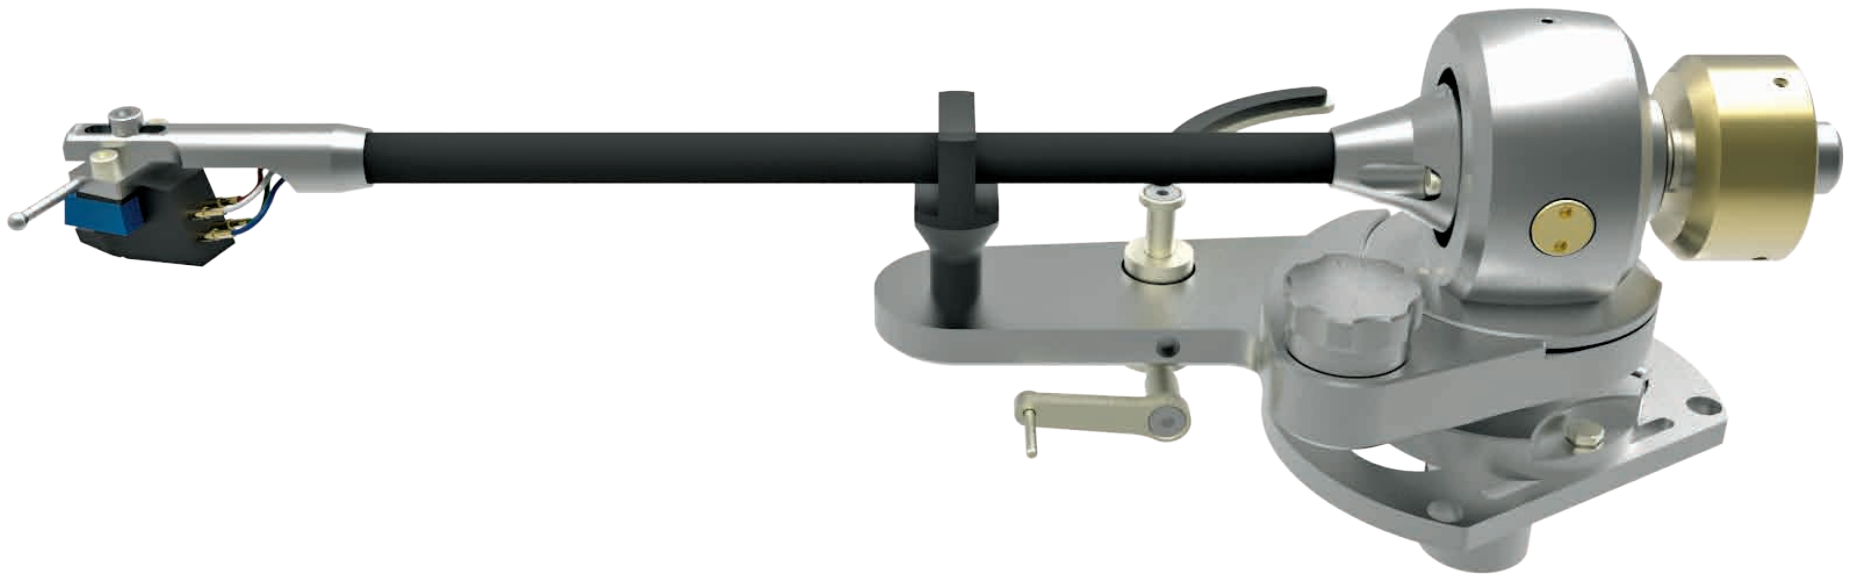

# AVAILABLE OPTIONS FOR TONE ARMS

exclusive handmade tone arms

# tone arms

model	TA-500	TA-1000	TA-2000	TA-5000	TA-7000	TA-9000
<b>features</b>						
<b>length</b> (inch)	9"	9", 12"	9", 12"	9", 12"	9", 12"	9", 12"
<b>weight</b>	585 g	575 g, 600 g	546 g, 560 g	820 g, 840 g	640 g	890 g, 925 g
<b>color</b>	silver	silver, black, 24K gold	silver, black, 24K gold	silver, black, 24K gold	silver, black, 24K gold	silver, black, 24K gold
<b>REGA mounting</b>	S	S	S	S	S	S
<b>SME mounting</b>	●	S	S	S	S	S
<b>material arm tube</b>	carbon	carbon	carbon	carbon	aluminum / carbon	aluminum
<b>internal cable</b> (silver or copper)	copper	copper	copper	silver	silver	silver
<b>external cable</b> (straight or angled shape)	S straight plug 1.5 m 5 pin → 2 x RCA ○ straight plug 1.5 m 5 pin → 2 x XLR ○ 90° plug 1.5 m 5 pin → 2 x RCA ○ 90° plug 1.5 m 5 pin → 2 x XLR	S straight plug 1.5 m 5 pin → 2 x RCA ○ straight plug 1.5 m 5 pin → 2 x XLR ○ 90° plug 1.5 m 5 pin → 2 x RCA ○ 90° plug 1.5 m 5 pin → 2 x XLR	S straight plug 1.5 m 5 pin → 2 x RCA ○ straight plug 1.5 m 5 pin → 2 x XLR ○ 90° plug 1.5 m 5 pin → 2 x RCA ○ 90° plug 1.5 m 5 pin → 2 x XLR	S straight plug 1.5 m 5 pin → 2 x RCA ○ straight plug 1.5 m 5 pin → 2 x XLR ○ 90° plug 1.5 m 5 pin → 2 x RCA ○ 90° plug 1.5 m 5 pin → 2 x XLR	S straight plug 1.5 m 5 pin → 2 x RCA ○ straight plug 1.5 m 5 pin → 2 x XLR ○ 90° plug 1.5 m 5 pin → 2 x RCA ○ 90° plug 1.5 m 5 pin → 2 x XLR	S straight plug 1.5 m 5 pin → 2 x RCA ○ straight plug 1.5 m 5 pin → 2 x XLR ○ 90° plug 1.5 m 5 pin → 2 x RCA ○ 90° plug 1.5 m 5 pin → 2 x XLR
<b>size of packaging</b> (width x height x length)	165 x 120 x 360	180 x 145 x 480	180 x 145 x 480	180 x 145 x 480	180 x 145 x 480	360 x 185 x 520
<b>Azimuth adjustment</b>	—	S	S	S	S	S
<b>Antiskating</b>	weight	weight	pressure bar	pressure bar	pressure bar	pressure bar