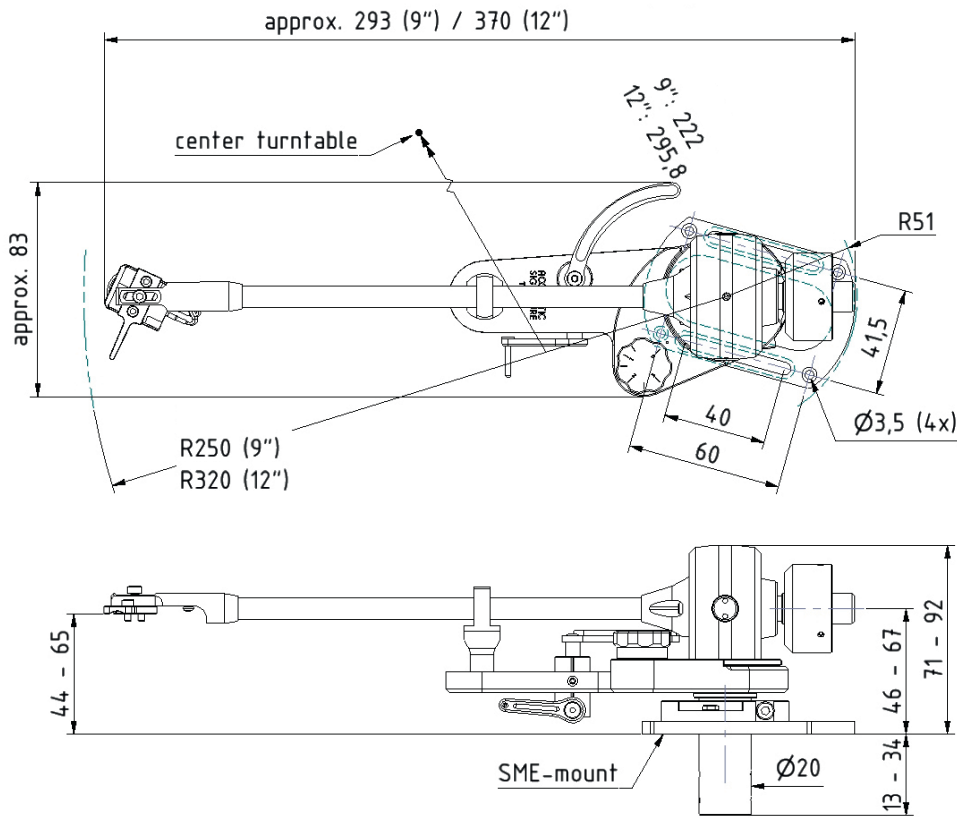

## TA-2000

also available in black or gold

At the TA-2000 we use precision miniature bearings from the manufacturer SKF. The bearings are added with minimal pre pressure for zero backlash to achieve a minimum friction and high stability. When it comes to arm tubes – 2 mutually exclusive conditions need to be combined. Maximum stiffness and low resonance achieved by internal damping. Very stiff materials are hard and therefore very susceptible to resonances. The solution is a custom made dual carbon tube. The two pipes are joined by connecting elements. This creates a very rigid tube with a high internal damping and resonance. When you consider that the signals of a pickup are very small you can well imagine, any decision about cable has

great influence. We use a OFC copper cable for internal wiring. To set up a pickup perfect it is required to compensate the possible misalignments of the stylus. The TA-2000 allows you to exactly adjust the Azimut angle. For this you simply open 3 small screws and then the arm tube can be swiveled for  $\pm 5$  degrees so the angle can be adjusted perfect for each cartridge. If these screws are again tightened the arm tube sits stiff and perfectly adjusted. This fantastic piece of art is available in 9 and 12 inch length.

## TECHNICAL DATA

Length	9 inch	12 inch
Cartridge balance range	4 g – 16.0 g	4 g – 16.0 g
Zero Point inner DIA	61.0 mm	61.0 mm
Zero Point outer DIA	121.0 mm	121.0 mm
Signal Cable	5 pin plug	5 pin plug
Overhang	15 mm	12.56 mm
Total length	252 mm	330.66 mm
Effective length	237 mm	318.1 mm
Distance (Distance from pivot to stylus)	222 mm	295.6 mm
Tilt Angle	22.00 °	17.30 °
Effective mass	9.6 g	12.6 g
Total weight	546 g	560 g
Tone arm mounting	Rega Style & SME	Rega Style & SME
external cable	optionally with straight or 90° plug	optionally with straight or 90° plug