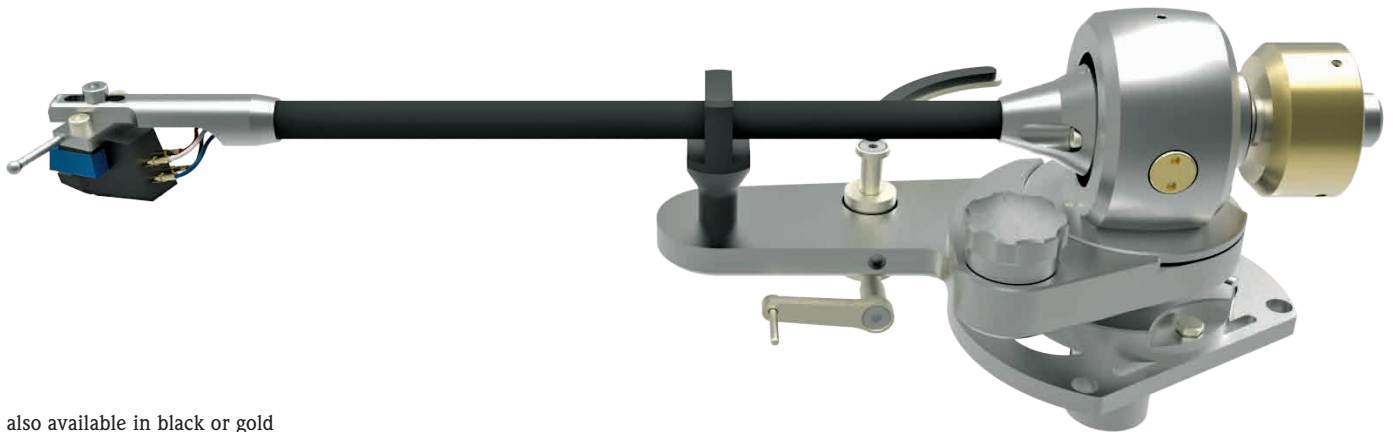

## TA-2000

also available in black or gold

At the TA-2000 we use precision miniature bearings from the manufacturer SKF. The bearings are added with minimal pre pressure for zero backlash to achieve a minimum friction and high stability. When it comes to arm tubes – 2 mutually exclusive conditions need to be combined. Maximum stiffness and low resonance achieved by internal damping. Very stiff materials are hard and therefore very susceptible to resonances. The solution is a custom made dual carbon tube. The two pipes are joined by connecting elements. This creates a very rigid tube with a high internal damping and resonance. When you consider that the signals of a pickup are very small you can well imagine, any decision about cable has

great influence. We use a OFC copper cable for internal wiring. To set up a pickup perfect it is required to compensate the possible misalignments of the stylus. The TA-2000 allows you to exactly adjust the Azimut angle. For this you simply open 3 small screws and then the arm tube can be swiveled for  $\pm 5$  degrees so the angle can be adjusted perfect for each cartridge. If these screws are again tightened the arm tube sits stiff and perfectly adjusted. This fantastic piece of art is available in 9 and 12 inch length.

## TECHNICAL DATA

Length	9 inch	12 inch
Cartridge balance range	4 g – 16.0 g	4 g – 16.0 g
Zero Point inner DIA	61.0 mm	61.0 mm
Zero Point outer DIA	121.0 mm	121.0 mm
Signal Cable	5 pin plug	5 pin plug
Overhang	15 mm	12.56 mm
Total length	252 mm	330.66 mm
Effective length	237 mm	318.1 mm
Distance (Distance from pivot to stylus)	222 mm	295.6 mm
Tilt Angle	22.00 °	17.30 °
Effective mass	9.6 g	12.6 g
Total weight	546 g	560 g
Tone arm mounting	Rega Style & SME	Rega Style & SME
external cable	optionally with straight or 90° plug	optionally with straight or 90° plug