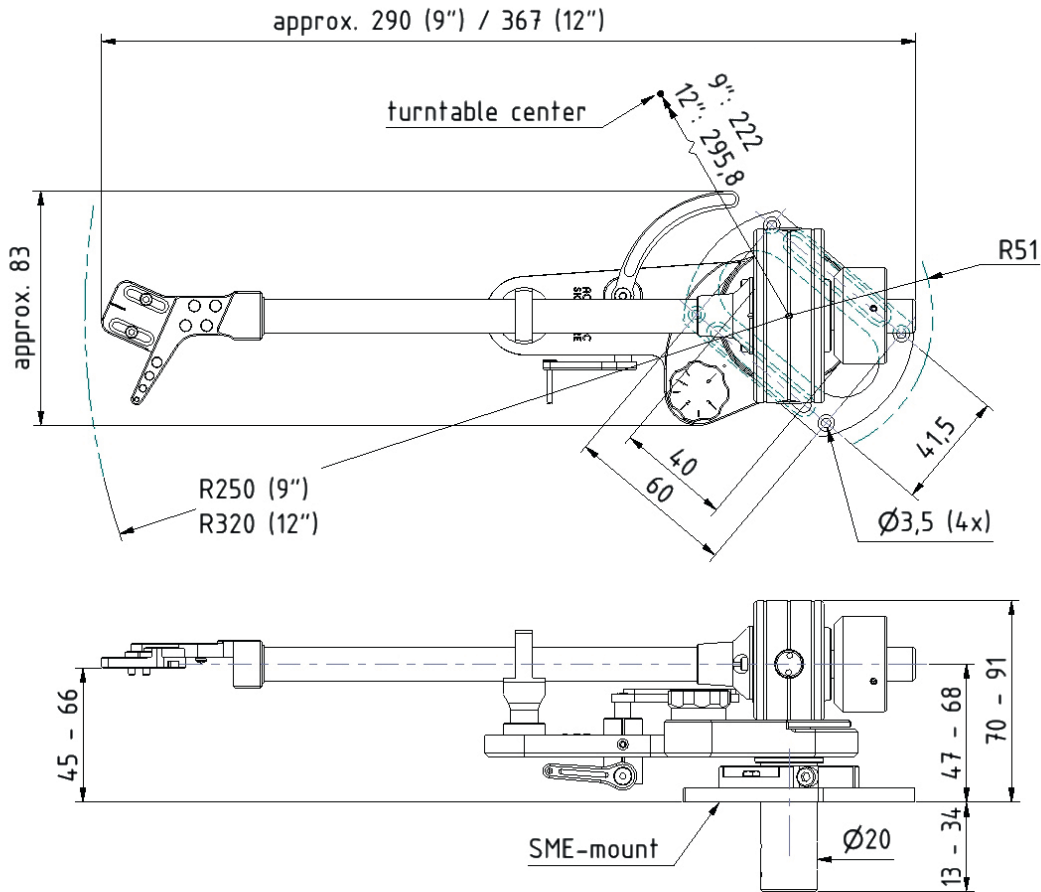

## TA-5000

also available in black or gold

texture of carbon arm

There were no real limitations for the TA-5000 – we could draw on wide resources. The objective was to rethink everything for which an optimal solution did not yet exist on the market. An innovative armtube concept combined with pretensioned hybrid bearings ensure that the TA-5000 is a perfect host for any cartridge mounted. The TA-5000 will perfectly guide the cartridge in the groove. The tone arm tube on a tone arm should be as stiff and light as possible and, at the same time, damping. Until now this has been impossible. A true solution that verifiably combined all the conflicting features did not yet exist.

At the TA-5000 we use a combination of 3 layers of carbon materials which are bonded with damping elements between the 2 tubes. The ultra high precision ball bearing for horizontal and vertical movement are made from hard steel and ceramics. Only the best of what is delivered make it into the TA-5000. These bearings, are then meticulously adjusted and incorporated always from the same experienced specialist. Even here, during assembly we attempt to achieve the demand for zero clearance and zero friction. We provide both bearings with a little bit of prestress to receive this. You can't see all the efforts we make – but you can easily hear it. TA-5000 is available in 9 and 12 inch length.

## TECHNICAL DATA

Length	9 inch	12 inch
Cartridge balance range	4 g – 16.0 g	4 g – 16.0 g
Zero Point inner DIA	61.0 mm	61.0 mm
Zero Point outer DIA	121.0 mm	121.0 mm
Signal Cable	5 pin plug	5 pin plug
Overhang	15 mm	12.56 mm
Total length	252 mm	330.66 mm
Effective length	237 mm	318.1 mm
Distance (Distance from pivot to stylus)	222 mm	295.6 mm
Tilt Angle	22.00 °	17.30 °
Effective mass	12.4 g	14.4 g
Total weight	820 g	840 g
Tone arm mounting	Rega Style & SME	Rega Style & SME
external cable	optionally with straight or 90° plug	optionally with straight or 90° plug