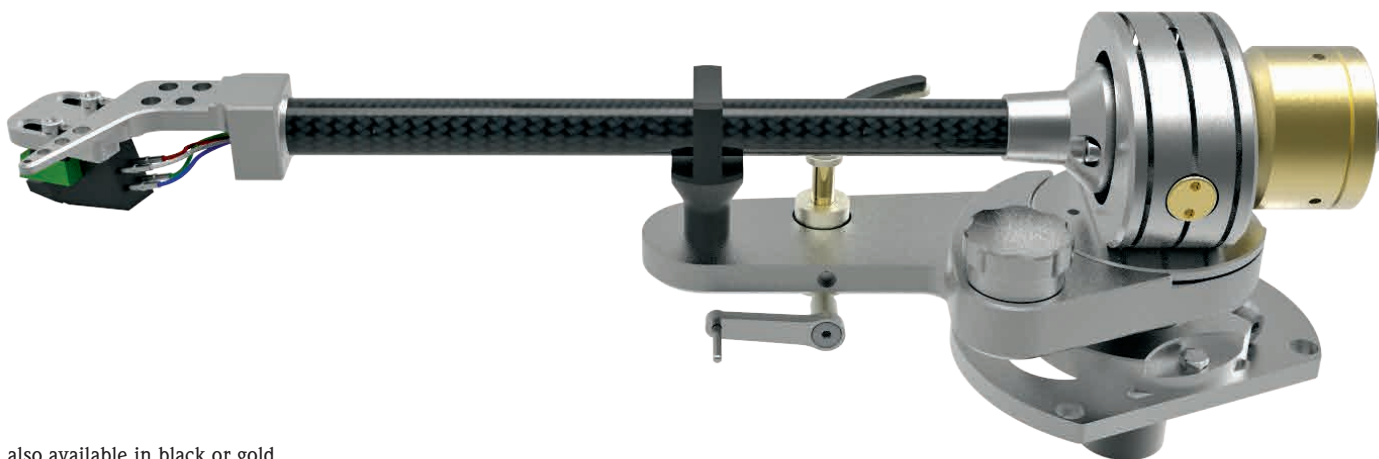

## TA-5000

also available in black or gold

texture of carbon arm

There were no real limitations for the TA-5000 – we could draw on wide resources. The objective was to rethink everything for which an optimal solution did not yet exist on the market. An innovative armtube concept combined with pretensioned hybrid bearings ensure that the TA-5000 is a perfect host for any cartridge mounted. The TA-5000 will perfectly guide the cartridge in the groove. The tone arm tube on a tone arm should be as stiff and light as possible and, at the same time, damping. Until now this has been impossible. A true solution that verifiably combined all the conflicting features did not yet exist.

At the TA-5000 we use a combination of 3 layers of carbon materials which are bonded with damping elements between the 2 tubes. The ultra high precision ball bearing for horizontal and vertical movement are made from hard steel and ceramics. Only the best of what is delivered make it into the TA-5000. These bearings, are then meticulously adjusted and incorporated always from the same experienced specialist. Even here, during assembly we attempt to achieve the demand for zero clearance and zero friction. We provide both bearings with a little bit of prestress to receive this. You can't see all the efforts we make – but you can easily hear it. TA-5000 is available in 9 and 12 inch length.

## TECHNICAL DATA

Length	9 inch	12 inch
Cartridge balance range	4 g – 16.0 g	4 g – 16.0 g
Zero Point inner DIA	61.0 mm	61.0 mm
Zero Point outer DIA	121.0 mm	121.0 mm
Signal Cable	5 pin plug	5 pin plug
Overhang	15 mm	12.56 mm
Total length	252 mm	330.66 mm
Effective length	237 mm	318.1 mm
Distance (Distance from pivot to stylus)	222 mm	295.6 mm
Tilt Angle	22.00 °	17.30 °
Effective mass	12.4 g	14.4 g
Total weight	820 g	840 g
Tone arm mounting	Rega Style & SME	Rega Style & SME
external cable	optionally with straight or 90° plug	optionally with straight or 90° plug