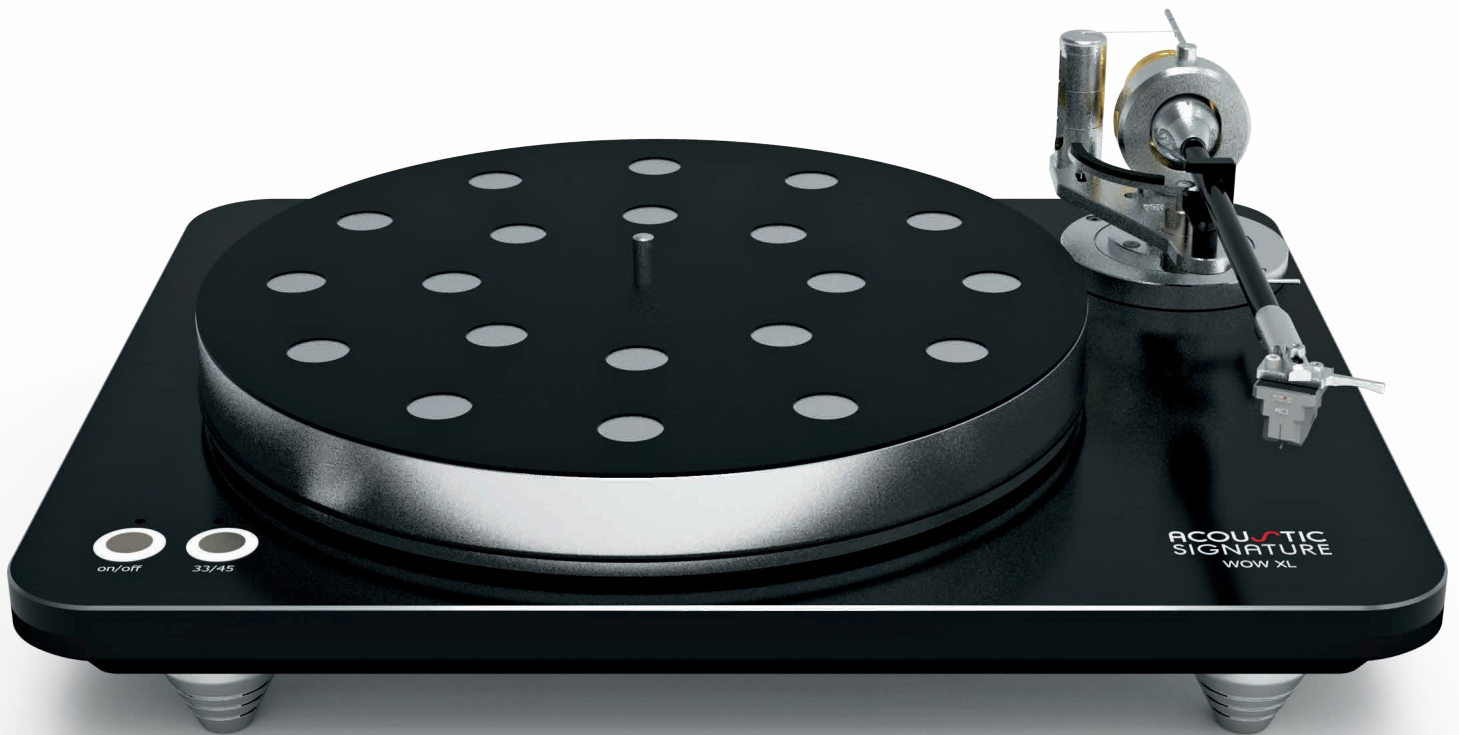

WOW XL

WOW XL is the father to the family of our german precision-engineered turntables of the WOW-Series. WOW XL offers stunning design with stainless steel buttons perfectly arranged on a 10 mm massive aluminum plate all together bonded to a 25 mm high gloss wooden-plinth. The WOW XL comes with a precisely manufactured 6,5 kg aluminum platter. Being produced out of a solid piece of soft aluminum to lower his resonance behavior. The platter is additionally coated on the back side with a high damping material to get great results. This high weight in combination with the smooth running Tidorfolon-bearing is one unique reason of the

great music experience the WOW XL provides. The Tidorfolon platter bearing is the heart of every turntable and ACOUSTIC SIGNATURE has invented this bearing with the ideal performance characteristics of exact fit, extremely low noise, very low friction and long term stability. The engine system is absolute stable in rotation speed and also easy to use and reliable. The WOW XL has exchange-able arm boards. So the mounting of nearly every 9 inch arm is no problem.

Front view

Side view

Back view

TECHNICAL DATA

| | WOW XL |
|-------------------------------------|--|
| Dimensions (width x height x depth) | 430 mm x 155 mm x 340 mm |
| Weight | approx. 14 kg |
| Drive System | 1 Synchron motor, electroically driven, internal motor electronic |
| Speed range | 33 1/3 UPM, 45 UPM with BetaDIG motor electronic |
| Power adapter | External wall plug in Type power adapter Input: 100 to 264 V AC Output: 24 V DC |
| Bearing | High precision Tidorfolon II bearing |
| Chassis | 25 mm Plinth, Black high Gloss, Top Cover 10 mm Aluminum, available in silver or black anodized |
| Platter | Aluminum platter 34 mm, weight: 6.3 kg |
| Power supply | 115 V or 230 V |