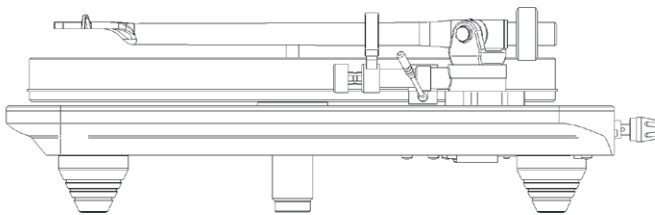

WOW XL

WOW XL is the father to the family of our german precision-engineered turntables of the WOW-Series. WOW XL offers stunning design with stainless steel buttons perfectly arranged on a 10 mm massive aluminum plate all together bonded to a 25 mm high gloss wooden-plinth. The WOW XL comes with a precisely manufactured 6,5 kg aluminum platter. Being produced out of a solid piece of soft aluminum to lower his resonance behavior. The platter is additionally coated on the back side with a high damping material to get great results. This high weight in combination with the smooth running Tidorfolon-bearing is one unique reason of the

great music experience the WOW XL provides. The Tidorfolon platter bearing is the heart of every turntable and ACOUSTIC SIGNATURE has invented this bearing with the ideal performance characteristics of exact fit, extremely low noise, very low friction and long term stability. The engine system is absolute stable in rotation speed and also easy to use and reliable. The WOW XL has exchange-able arm boards. So the mounting of nearly every 9 inch arm is no problem.

Front view

Side view

Back view

TECHNICAL DATA

| | WOW XL |
|-------------------------------------|--|
| Dimensions (width x height x depth) | 430 mm x 155 mm x 340 mm |
| Weight | approx. 14 kg |
| Drive System | 1 Synchron motor, electroically driven, internal motor electronic |
| Speed range | 33 1/3 UPM, 45 UPM with BetaDIG motor electronic |
| Power adapter | External wall plug in Type power adapter Input: 100 to 264 V AC Output: 24 V DC |
| Bearing | High precision Tidorfolon II bearing |
| Chassis | 25 mm Plinth, Black high Gloss, Top Cover 10 mm Aluminum, available in silver or black anodized |
| Platter | Aluminum platter 34 mm, weight: 6.3 kg |
| Power supply | 115 V or 230 V |