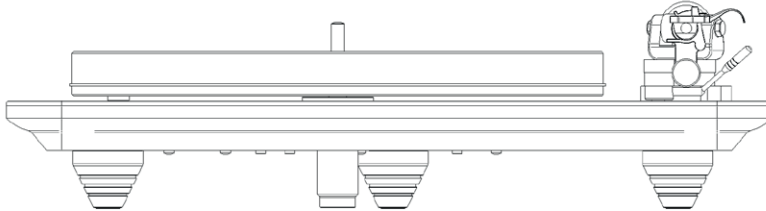

WOW XL

WOW XL is the father to the family of our german precision-engineered turntables of the WOW-Series. WOW XL offers stunning design with stainless steel buttons perfectly arranged on a 10 mm massive aluminum plate all together bonded to a 25 mm high gloss wooden-plinth. The WOW XL comes with a precisely manufactured 6,5 kg aluminum platter. Being produced out of a solid piece of soft aluminum to lower his resonance behavior. The platter is additionally coated on the back side with a high damping material to get great results. This high weight in combination with the smooth running Tidorfolon-bearing is one unique reason of the

great music experience the WOW XL provides. The Tidorfolon platter bearing is the heart of every turntable and ACOUSTIC SIGNATURE has invented this bearing with the ideal performance characteristics of exact fit, extremely low noise, very low friction and long term stability. The engine system is absolute stable in rotation speed and also easy to use and reliable. The WOW XL has exchange-able arm boards. So the mounting of nearly every 9 inch arm is no problem.

Front view

Side view

Back view

TECHNICAL DATA

| | WOW XL |
|-------------------------------------|--|
| Dimensions (width x height x depth) | 430 mm x 155 mm x 340 mm |
| Weight | approx. 14 kg |
| Drive System | 1 Synchron motor, electroically driven, internal motor electronic |
| Speed range | 33 1/3 UPM, 45 UPM with BetaDIG motor electronic |
| Power adapter | External wall plug in Type power adapter Input: 100 to 264 V AC Output: 24 V DC |
| Bearing | High precision Tidorfolon II bearing |
| Chassis | 25 mm Plinth, Black high Gloss, Top Cover 10 mm Aluminum, available in silver or black anodized |
| Platter | Aluminum platter 34 mm, weight: 6.3 kg |
| Power supply | 115 V or 230 V |