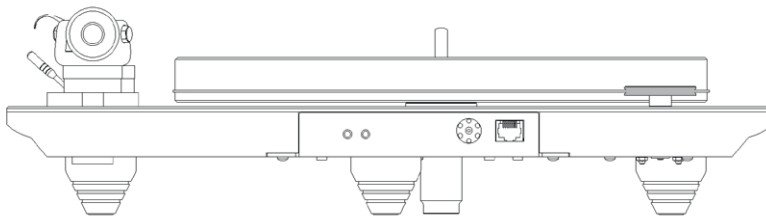

great music experience the WOW XL provides. The Tidorfolon platter bearing is the heart of every turntable and ACOUSTIC SIGNATURE has invented this bearing with the ideal performance characteristics of exact fit, extremely low noise, very low friction and long term stability. The engine system is absolute stable in rotation speed and also easy to use and reliable. The WOW XL has exchange-able arm boards. So the mounting of nearly every 9 inch arm is no problem.

Front view

Side view

Back view

TECHNICAL DATA

| | WOW XL |
|-------------------------------------|--|
| Dimensions (width x height x depth) | 430 mm x 155 mm x 340 mm |
| Weight | approx. 14 kg |
| Drive System | 1 Synchron motor, electroically driven, internal motor electronic |
| Speed range | 33 1/3 UPM, 45 UPM with BetaDIG motor electronic |
| Power adapter | External wall plug in Type power adapter Input: 100 to 264 V AC Output: 24 V DC |
| Bearing | High precision Tidorfolon II bearing |
| Chassis | 25 mm Plinth, Black high Gloss, Top Cover 10 mm Aluminum, available in silver or black anodized |
| Platter | Aluminum platter 34 mm, weight: 6.3 kg |
| Power supply | 115 V or 230 V |